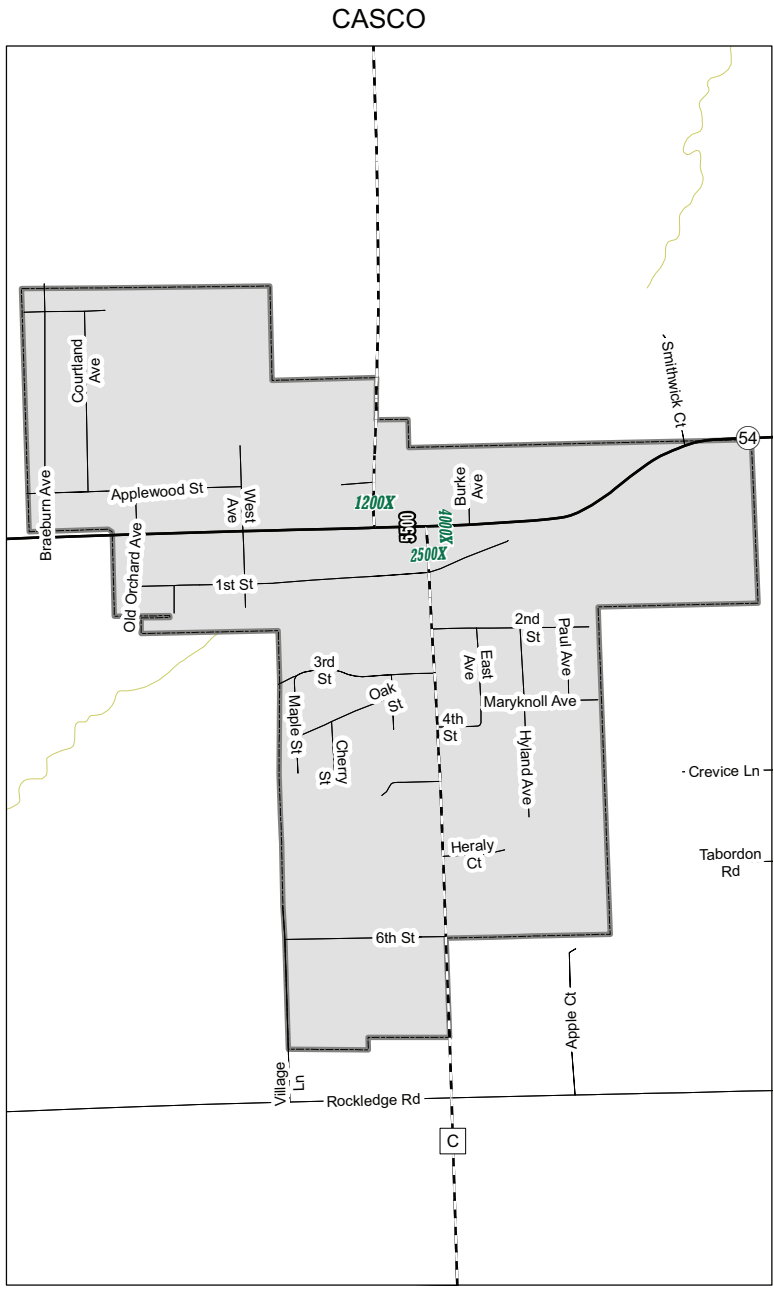

LUXEMBURG

CASCO

2009
INSETS
KEWAUNEE County

9999 = 2009

- 9999# = 2008
- 9999* = 2007
- 9999@ = 2006
- 9999^ = 2005
- 9999~ = 2004
- 9999x = 2003 or older

- Character following count value designates the year the count was taken
- Ramp counts lie parallel to road
- AADT for Roads lie perpendicular to road

Legend

- IH
- USH
- STH
- - - CTH
- Local Roads
- + + + Railroads